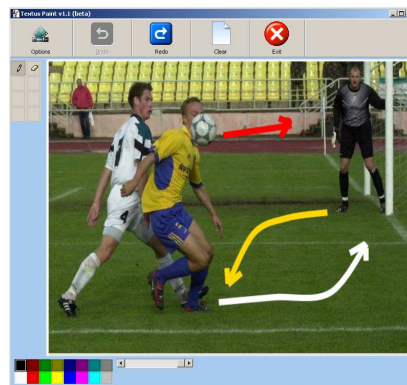

Real time painting system TEXTUS PAINT

During live events sometimes it is needed to paint directly on the air. TEXTUS PAINT system offers such functionality. Painting can be simply done using mouse. There is possibility to use paintpad or special touch screen monitor as options. System supports 4:3 and 16:9 aspect ratio formats. You can choose any color and different width of the curves. Live video input view is always visible on the painting software background and improves painting accuracy. Undo function is available as well.

Painting system can function as source for video switcher (DSK FILL, DSK KEY output signals) or as titles inserter into video signal. BYPASS function when computer is turned off is also provided. External mixer fader offers manual control of the subtitle mixing level and BYPASS function.