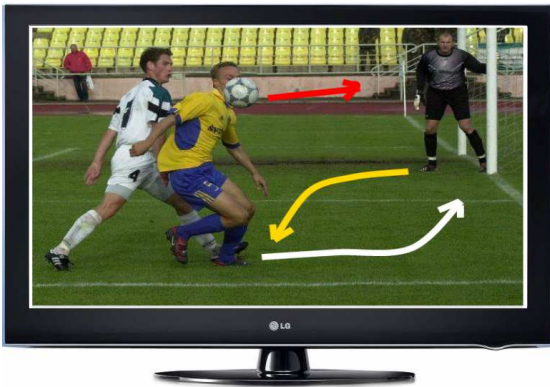

Real time painting system TEXTUS PAINT

During live events sometimes it is needed to paint directly on the air. TEXTUS PAINT system offers such functionality. Painting can be simply done using mouse. There is possibility to use paintpad or special touch screen monitor as options. System supports 4:3 and 16:9 aspect ratio formats. You can choose any color and different width of the curves. Live video input view is always visible on the painting software background and improves painting accuracy. Undo function is available as well.

Painting system can function as source for video switcher (DSK FILL, DSK KEY output signals) or as titles inserter into video signal. BYPASS function when computer is turned off is also provided. External mixer fader offers manual control of the subtitle mixing level and BYPASS function.

Technical specifications:

Operating system:

Graphic board:

Graphic resolution:

Alpha channel:

Inputs:

Outputs:

BYPASS function: